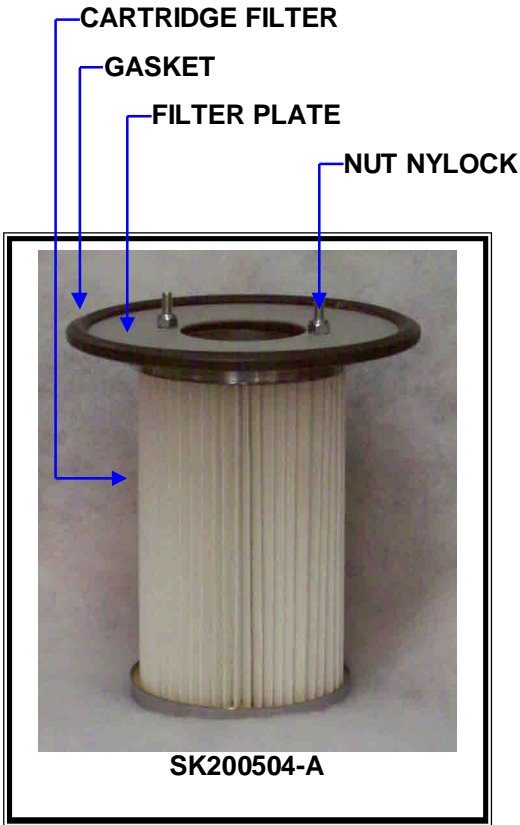

FILTER BAG ASSEMBLIES
SMALL SELF CONTAINED LOADERS

SERIES	CAN SIZE	BAG ASSEMBLY	FILTER PLATE	VENTURI	FILTER CAGE	FILTER BAG	HOSE CLAMP	V-CHANNEL SEAL
VM2-BP	15" DIA	411855C	411855-C	406072 QTY (4)	411853 QTY (4)	412177 QTY(4)	405822 QTY (4)	409401-A
VM1-BP	10" DIA	412068C	412068-C	-----	408434	412477	405823	409402-A

411855C

- FILTER PLATE
- V-CHANNEL SEAL
- VENTURI
- FILTER CAGE
- HOSE CLAMP
- FILTER BAG

412068C

- FILTER CAGE
- HOSE CLAMP
- FILTER PLATE
- V-CHANNEL SEAL
- FILTER BAG

FILTER CARTRIDGE ASSEMBLIES

SMALL SELF CONTAINED LOADERS, DVL, GUARDIAN & MARK UNITS

SERIES	CAN SIZE	CARTRIDGE ASSEMBLY	CARTRIDGE FILTER	FILTER PLATE	NUT NYLOCK ¼"-20	GASKET V-CHANNEL
VM2-BP	15" DIA	SK200506-A	414172 QTY (4)	MP200309A	406794 QTY (8)	409401
VM1-BP	10" DIA	SK200505-A	414172	MP200307A	406794	409402
MINI CB, DVL, GUARD	7" DIA	SK200504-A	414172	MP200306A	406794	412257