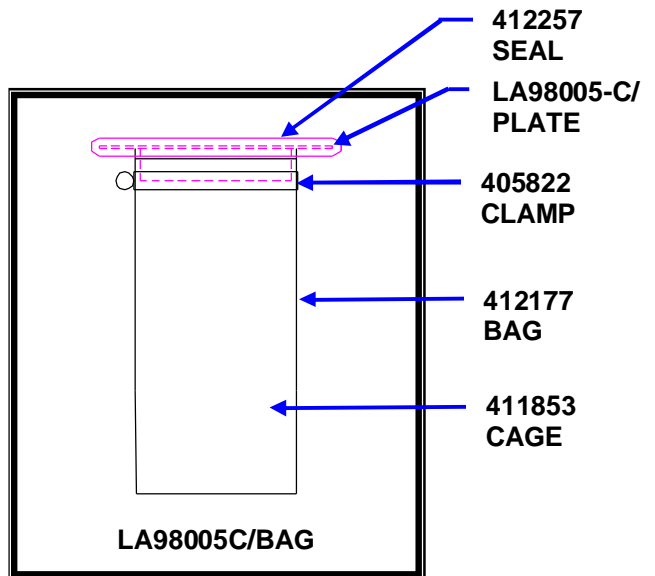

LOADERS (small loading packages)

(DVL, GUARDIAN, MK UNITS WITH OPTIONAL 7" MINI FILTER)

SERIES	CARTRIDGE ASSEMBLY	CARTRIDGE FILTER
DVL, GUARDIAN & MARK UNITS W/OPTIONAL MINI CB FILTERS	LA98005C/BAG	FILTER BAG ASSY MINI CB (PRYOR 94 MODELS) OBSOLETE
DVL, GUARDIAN & MARK UNITS W/OPTIONAL MINI CB FILTERS	SK200504-A	FILTER CARTRIDGE ASSY MINI CB