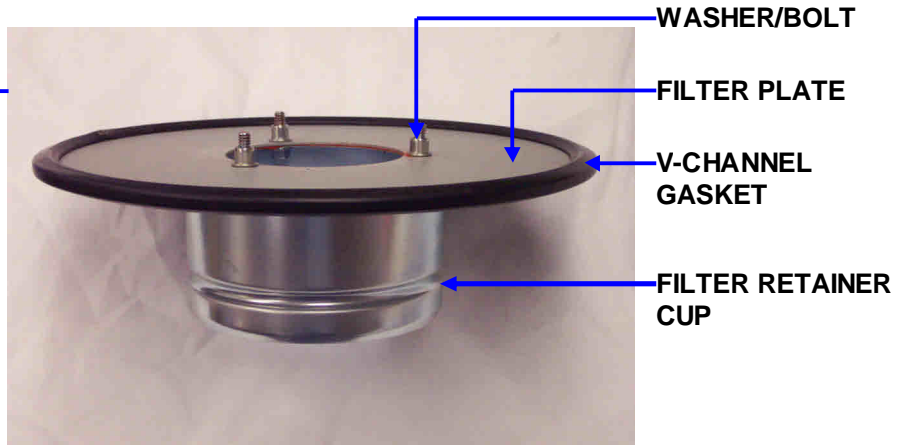

DETAIL VIEW

WASHER/BOLT
FILTER PLATE
V-CHANNEL GASKET
FILTER RETAINER CUP