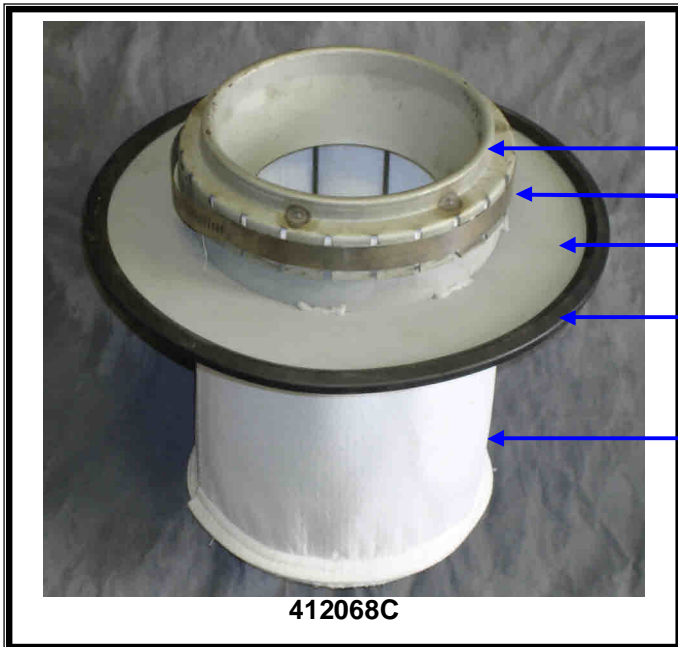

411855C

412068C

- → FILTER CAGE
- → HOSE CLAMP
- → FILTER PLATE
- → V-CHANNEL SEAL
- → FILTER BAG