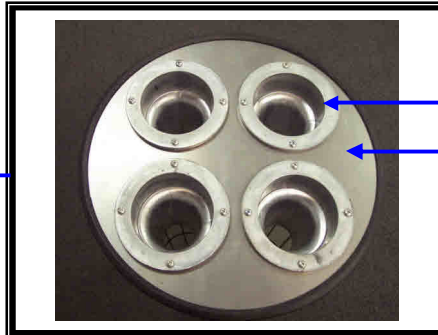

FILTER BAGS ASSEMBLIES (CENTRAL FILTERS)

SERIES	FILTER BAG ASSY	FILTER PLATE	FILTER CAGE	FILTER BAG	HOSE CLAMP	SCREWS	VENTURI	PLATE SEAL
C,B,R,V-4	304348-DA	411855-C	406987	407009	405822	404939	406072	409401

- PLATE SEAL
- HOSE CLAMP
- FILTER RETAINER
- VENTURE
- FILTER BAG

- SCREWS
- FILTER PLATE

SERIES	FILTER ASSY	FILTER SHROUD	FILTER RETAINER	FILTER BAG	HOSE CLAMP	SHROUD SEAL
C,B,R,V-1	304218-DA	304218/13	408434	408433	404591	409402

- FILTER RETAINER
- HOSE CLAMP
- FILTER SHROUD
- SHROUD SEAL
- FILTER BAG