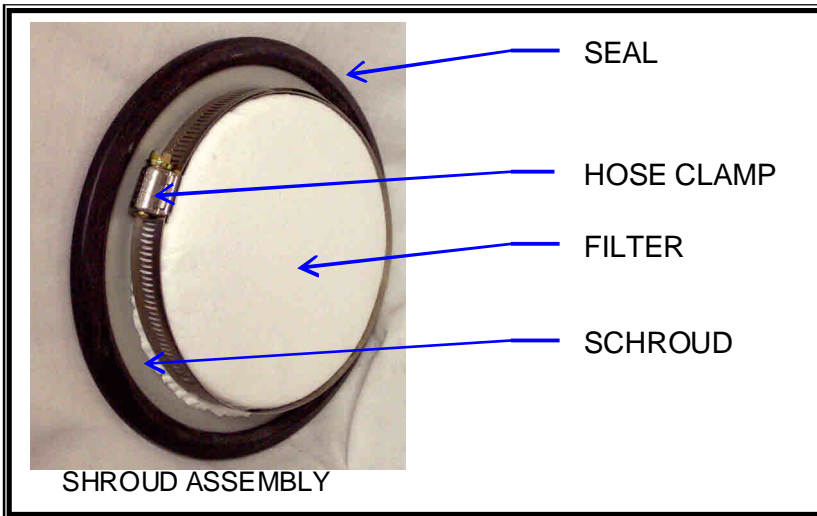

FILTER SCHRoud ASSEMBLIES

SMALL SELF CONTAINED LOADERS

SERIES	CAN SIZE	SHROUD * ASSEMBLY	SCHRoud	SEAL	HOSE CLAMP	FILTER STANDARD
VM2,ML4	15" DIA CAN	303578-C	403060	409401	404592	401354
VM1,ML2,ML3	10" DIA CAN	402226-C	402226	409402	405823	408053
VM1B-JR, ML1	7" DIA CAN	412098-A	412098	412257	405822	412432